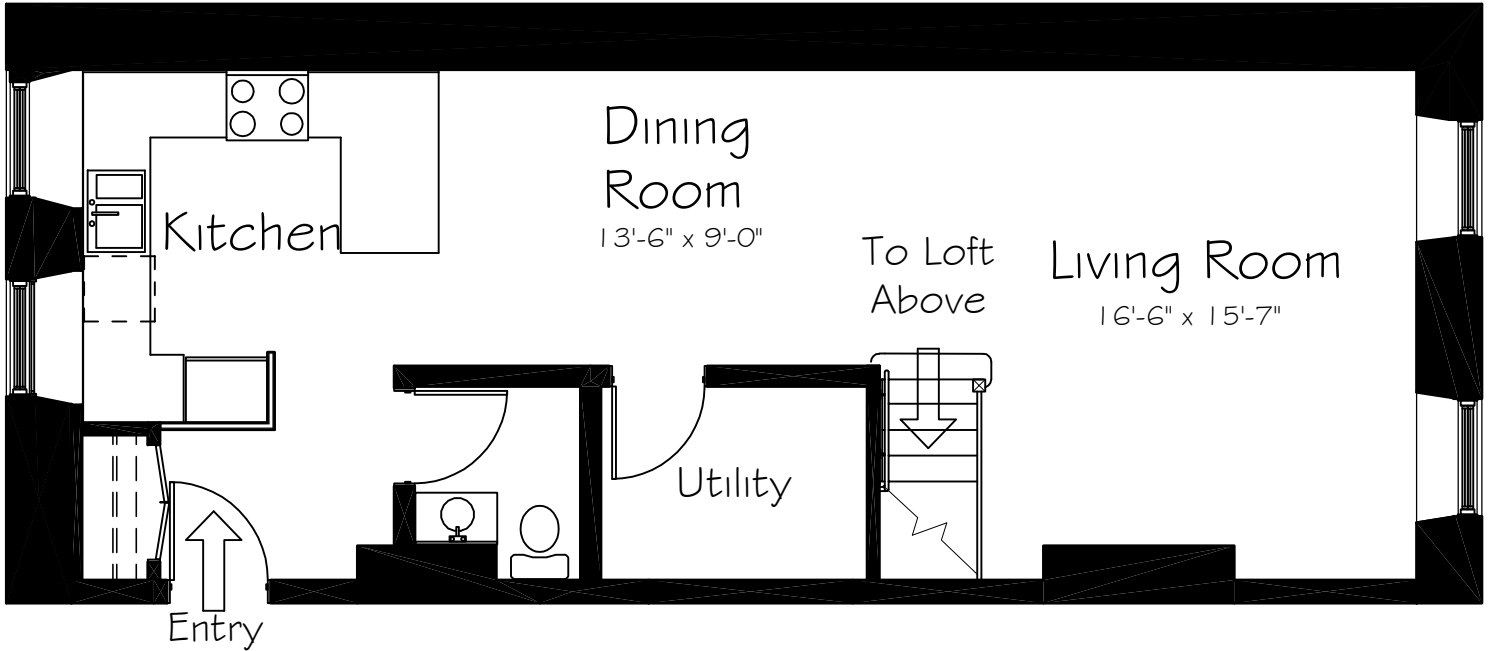

KEY PLAN

PRINCE GEORGE HOTEL - SECOND FLOOR

UNIT # 1
880 sq ft

KEY PLAN

PRINCE GEORGE HOTEL - SECOND FLOOR

UNIT #2

675 sq ft

KEY PLAN

PRINCE GEORGE HOTEL - SECOND FLOOR

UNIT #3
795 sq ft

KEY PLAN

PRINCE GEORGE HOTEL - SECOND FLOOR

UNIT #4
870 sq ft

KEY PLAN

PRINCE GEORGE HOTEL - SECOND FLOOR

UNIT #5
812 sq ft

KEY PLAN

PRINCE GEORGE HOTEL - SECOND FLOOR

UNIT #6
810 sq ft

KEY PLAN

KEY PLAN

KEY PLAN

KEY PLAN

KEY PLAN

PRINCE GEORGE HOTEL - THIRD FLOOR

UNIT # 1 1
685 sq ft

KEY PLAN

PRINCE GEORGE HOTEL - THIRD FLOOR

UNIT # 12
685 sq ft

KEY PLAN

PRINCE GEORGE HOTEL - THIRD FLOOR

UNIT # 13
837 sq ft