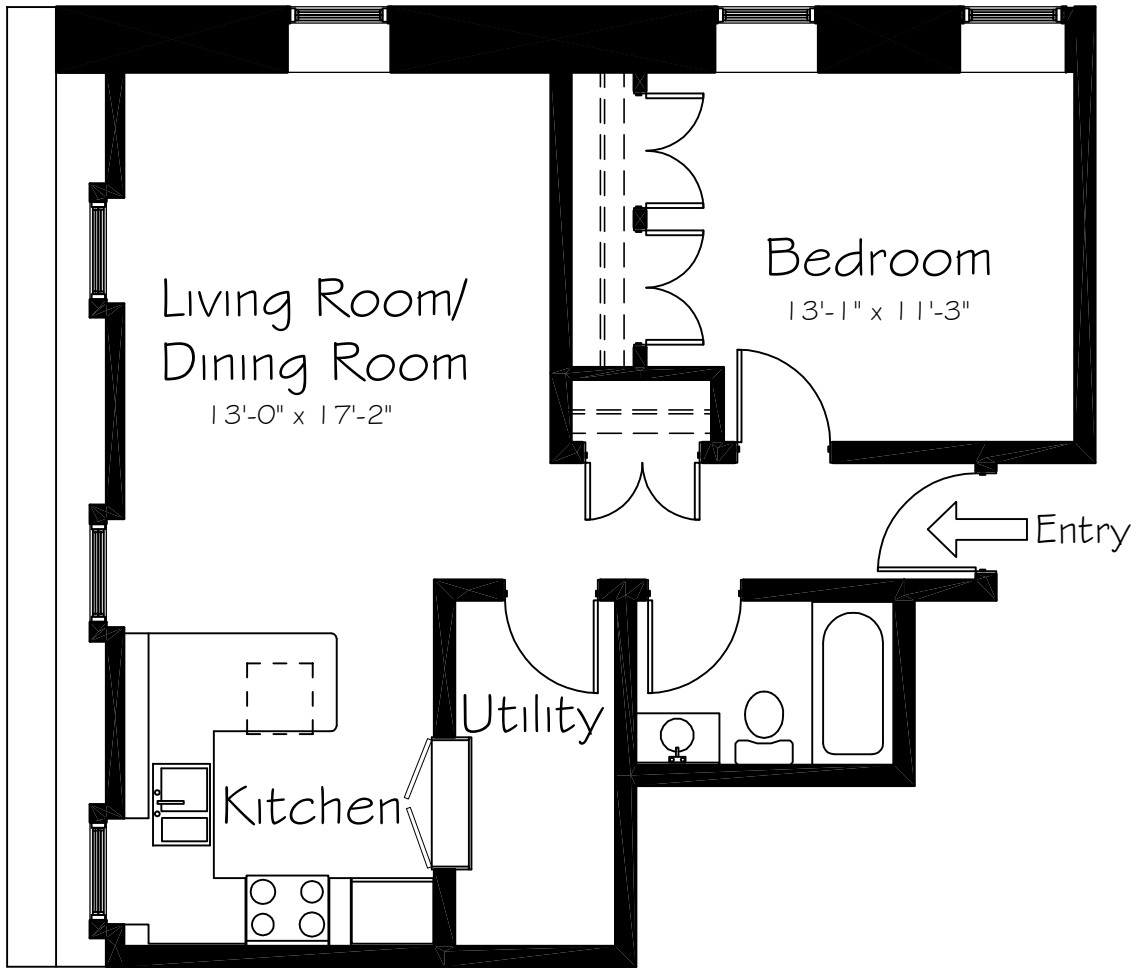

KEY PLAN

PRINCE GEORGE HOTEL - SECOND FLOOR

UNIT # 1
880 sq ft

KEY PLAN

PRINCE GEORGE HOTEL - SECOND FLOOR

UNIT #2

675 sq ft

KEY PLAN

PRINCE GEORGE HOTEL - SECOND FLOOR

UNIT #3
795 sq ft

KEY PLAN

PRINCE GEORGE HOTEL - SECOND FLOOR

UNIT #4
870 sq ft

KEY PLAN

PRINCE GEORGE HOTEL - SECOND FLOOR

UNIT #5
812 sq ft

KEY PLAN

PRINCE GEORGE HOTEL - SECOND FLOOR

UNIT #6
810 sq ft

KEY PLAN

KEY PLAN

KEY PLAN

KEY PLAN

KEY PLAN

PRINCE GEORGE HOTEL - THIRD FLOOR

UNIT # 1 1
685 sq ft

KEY PLAN

PRINCE GEORGE HOTEL - THIRD FLOOR

UNIT # 12
685 sq ft

KEY PLAN

PRINCE GEORGE HOTEL - THIRD FLOOR

UNIT # 13
837 sq ft