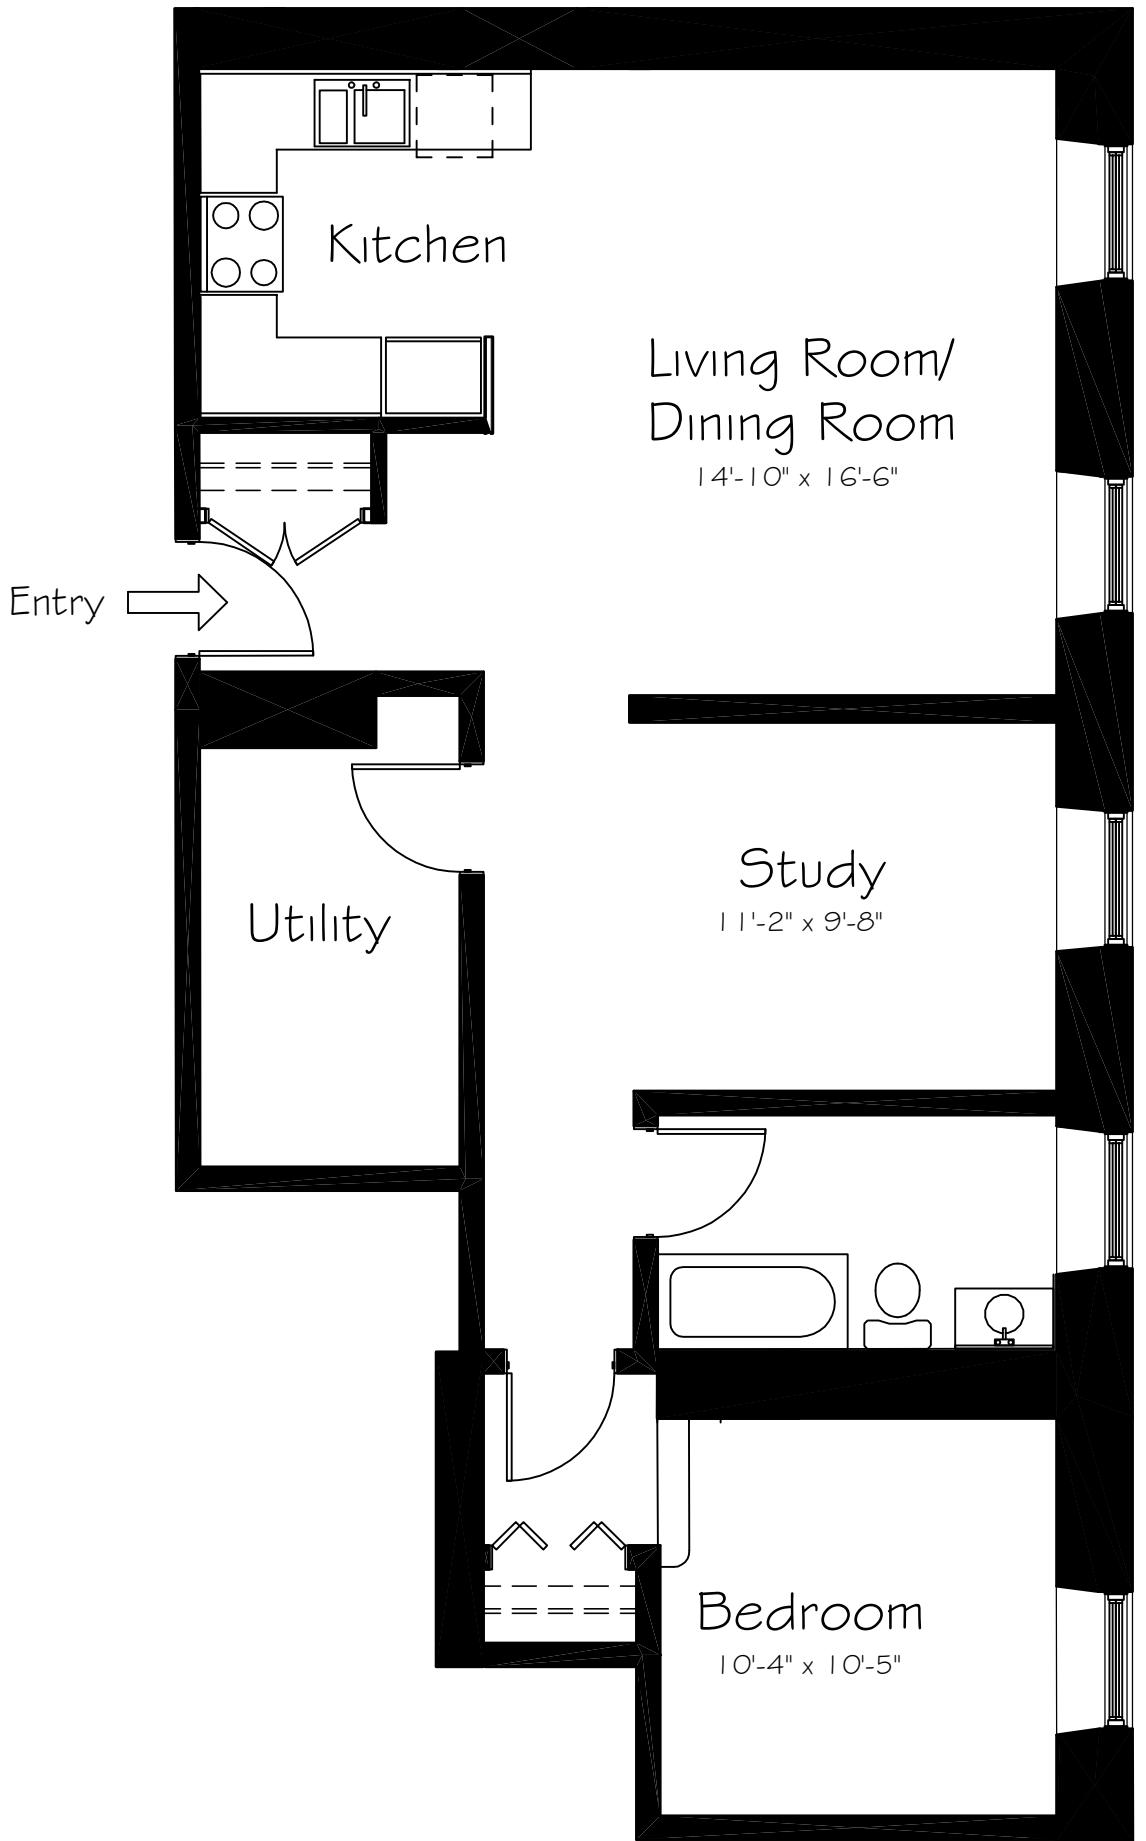

KEY PLAN

PRINCE GEORGE HOTEL - SECOND FLOOR

UNIT # 1
880 sq ft

KEY PLAN

PRINCE GEORGE HOTEL - SECOND FLOOR

UNIT #2

675 sq ft

KEY PLAN

PRINCE GEORGE HOTEL - SECOND FLOOR

UNIT #3
795 sq ft

KEY PLAN

PRINCE GEORGE HOTEL - SECOND FLOOR

UNIT #4
870 sq ft

KEY PLAN

PRINCE GEORGE HOTEL - SECOND FLOOR

UNIT #5
812 sq ft

KEY PLAN

PRINCE GEORGE HOTEL - SECOND FLOOR

UNIT #6
810 sq ft

KEY PLAN

KEY PLAN

KEY PLAN

KEY PLAN

KEY PLAN

PRINCE GEORGE HOTEL - THIRD FLOOR

UNIT # 1 1
685 sq ft

KEY PLAN

PRINCE GEORGE HOTEL - THIRD FLOOR

UNIT # 12
685 sq ft

KEY PLAN

PRINCE GEORGE HOTEL - THIRD FLOOR

UNIT # 13
837 sq ft