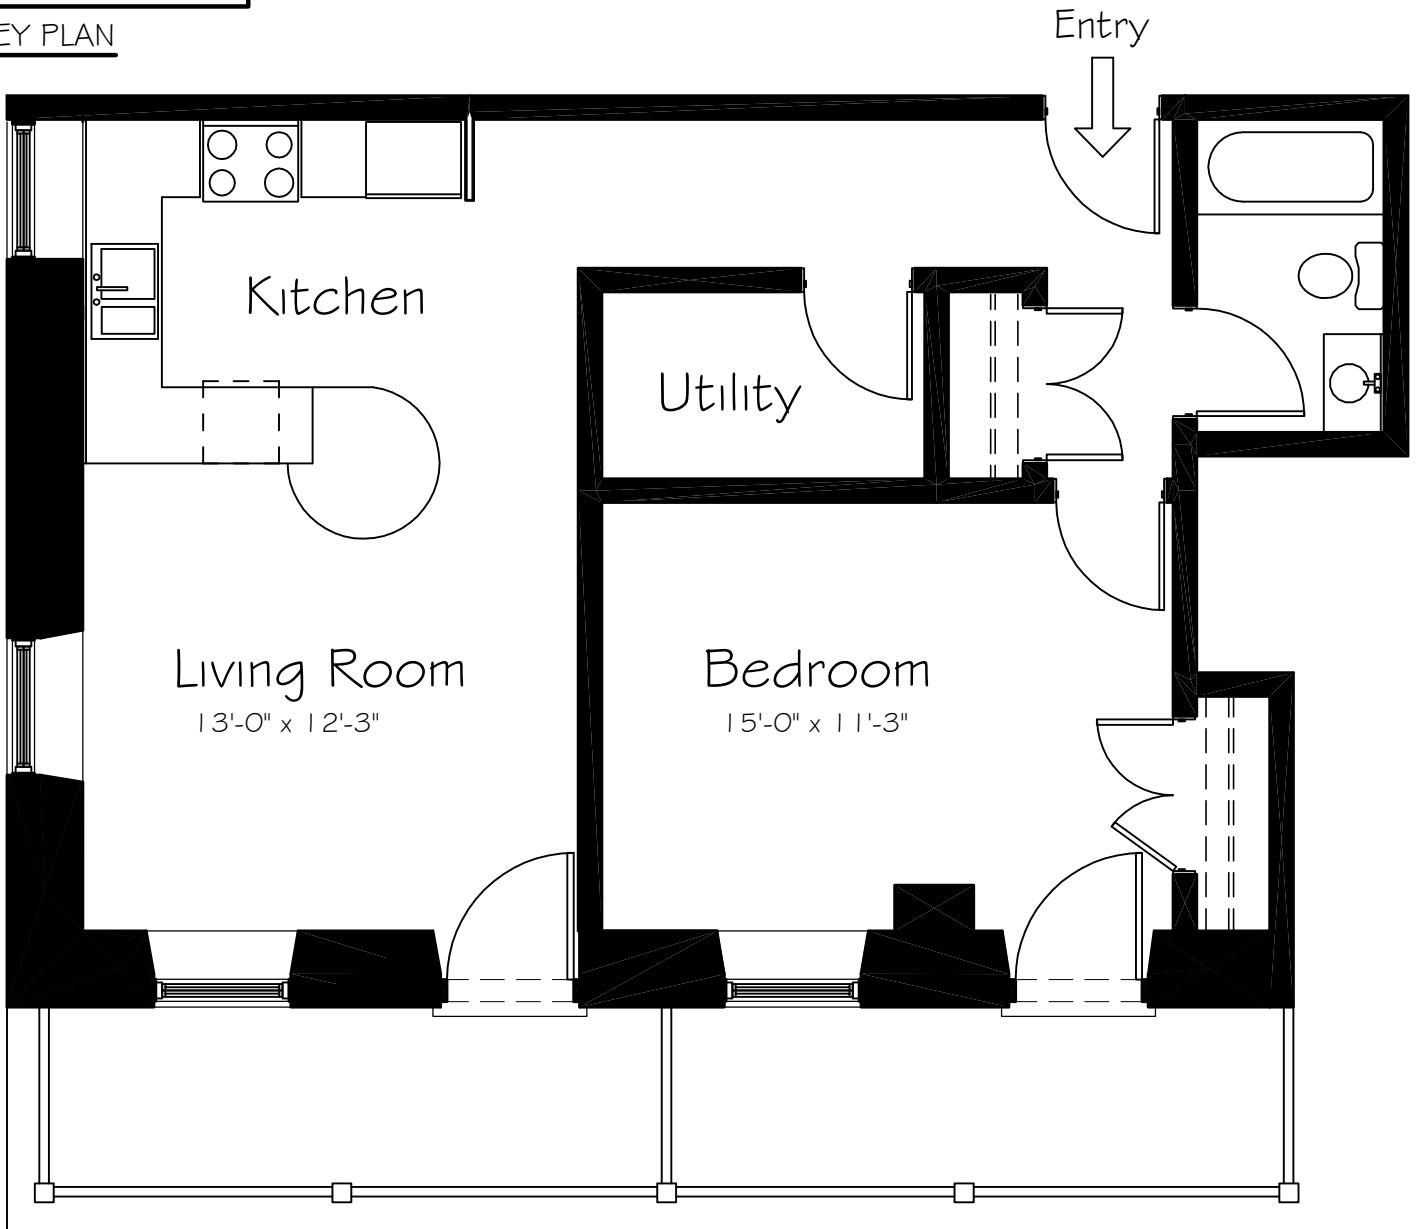

KEY PLAN

PRINCE GEORGE HOTEL - SECOND FLOOR

UNIT # 1
880 sq ft

KEY PLAN

PRINCE GEORGE HOTEL - SECOND FLOOR

UNIT #2

675 sq ft

KEY PLAN

PRINCE GEORGE HOTEL - SECOND FLOOR

UNIT #3
795 sq ft

KEY PLAN

PRINCE GEORGE HOTEL - SECOND FLOOR

UNIT #4
870 sq ft

KEY PLAN

PRINCE GEORGE HOTEL - SECOND FLOOR

UNIT #5
812 sq ft

KEY PLAN

PRINCE GEORGE HOTEL - SECOND FLOOR

UNIT #6
810 sq ft

KEY PLAN

KEY PLAN

KEY PLAN

KEY PLAN

KEY PLAN

PRINCE GEORGE HOTEL - THIRD FLOOR

UNIT # 1 1
685 sq ft

KEY PLAN

PRINCE GEORGE HOTEL - THIRD FLOOR

UNIT # 12
685 sq ft

KEY PLAN

PRINCE GEORGE HOTEL - THIRD FLOOR

UNIT # 13
837 sq ft