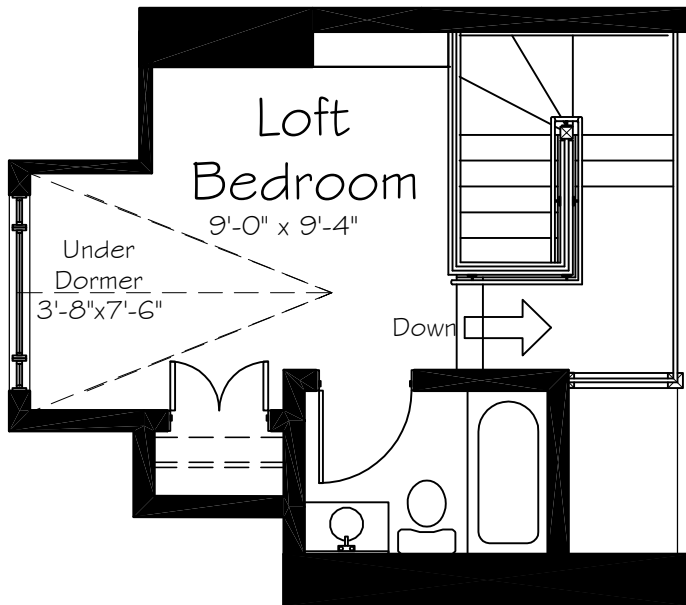

KEY PLAN

PRINCE GEORGE HOTEL - SECOND FLOOR

UNIT # 1
880 sq ft

KEY PLAN

PRINCE GEORGE HOTEL - SECOND FLOOR

UNIT #2

675 sq ft

KEY PLAN

PRINCE GEORGE HOTEL - SECOND FLOOR

UNIT #3
795 sq ft

KEY PLAN

PRINCE GEORGE HOTEL - SECOND FLOOR

UNIT #4
870 sq ft

KEY PLAN

PRINCE GEORGE HOTEL - SECOND FLOOR

UNIT #5
812 sq ft

KEY PLAN

PRINCE GEORGE HOTEL - SECOND FLOOR

UNIT #6
810 sq ft

KEY PLAN

KEY PLAN

KEY PLAN

KEY PLAN

KEY PLAN

PRINCE GEORGE HOTEL - THIRD FLOOR

UNIT # 1 1
685 sq ft

KEY PLAN

PRINCE GEORGE HOTEL - THIRD FLOOR

UNIT # 12
685 sq ft

KEY PLAN

PRINCE GEORGE HOTEL - THIRD FLOOR

UNIT # 13
837 sq ft