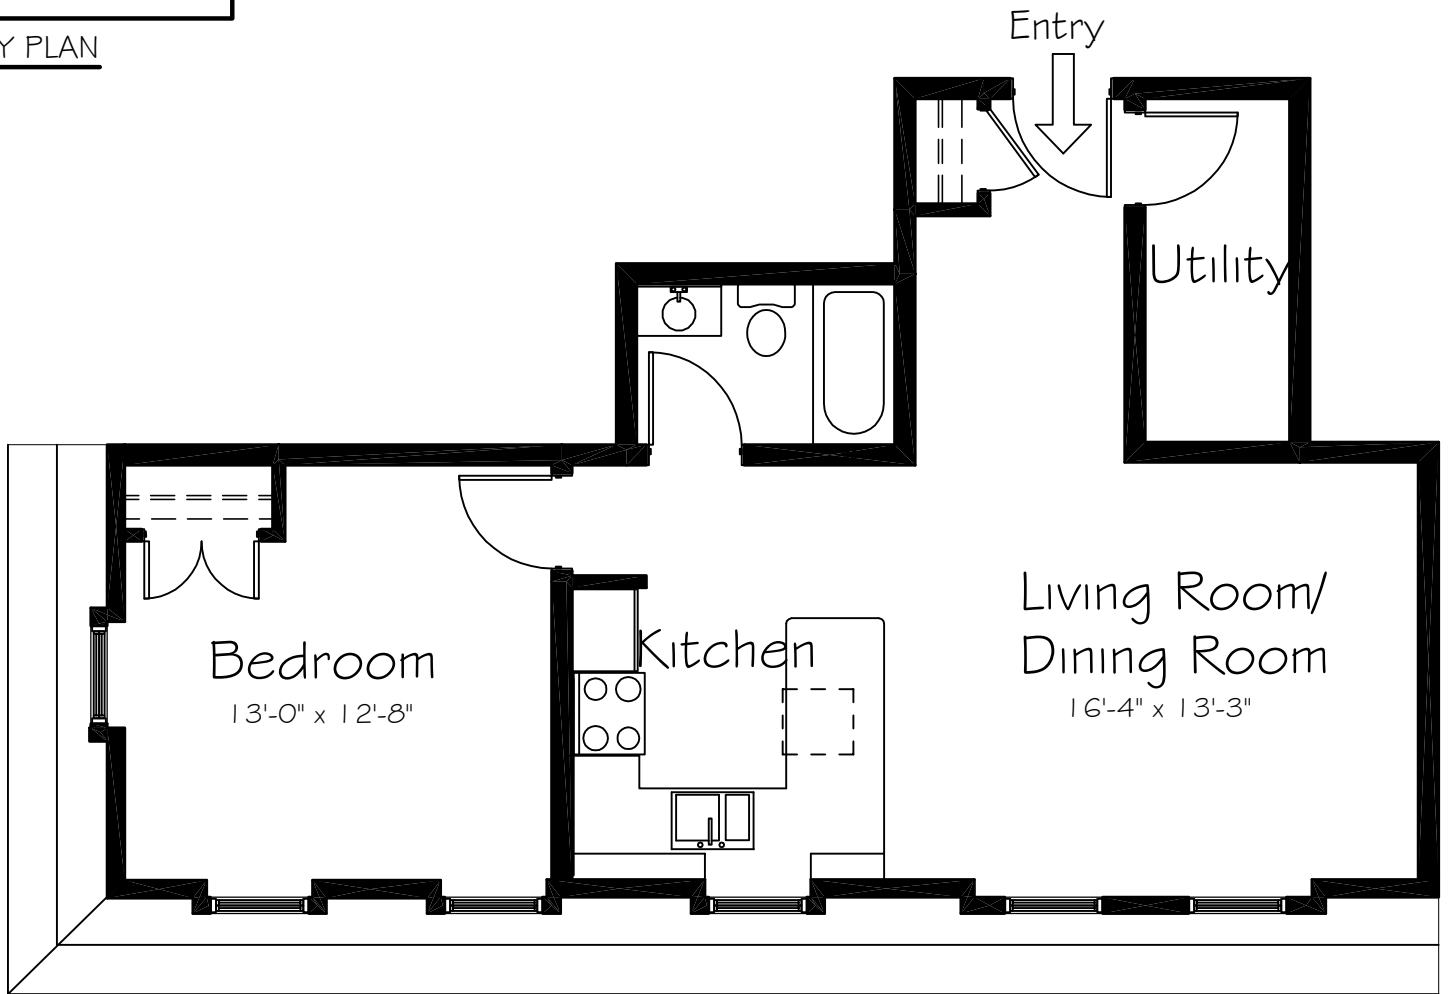

KEY PLAN

PRINCE GEORGE HOTEL - SECOND FLOOR

UNIT # 1
880 sq ft

KEY PLAN

PRINCE GEORGE HOTEL - SECOND FLOOR

UNIT #2

675 sq ft

KEY PLAN

PRINCE GEORGE HOTEL - SECOND FLOOR

UNIT #3
795 sq ft

KEY PLAN

PRINCE GEORGE HOTEL - SECOND FLOOR

UNIT #4
870 sq ft

KEY PLAN

PRINCE GEORGE HOTEL - SECOND FLOOR

UNIT #5
812 sq ft

KEY PLAN

PRINCE GEORGE HOTEL - SECOND FLOOR

UNIT #6
810 sq ft

KEY PLAN

KEY PLAN

KEY PLAN

KEY PLAN

KEY PLAN

PRINCE GEORGE HOTEL - THIRD FLOOR

UNIT # 1 1
685 sq ft

KEY PLAN

PRINCE GEORGE HOTEL - THIRD FLOOR

UNIT # 12
685 sq ft

KEY PLAN

PRINCE GEORGE HOTEL - THIRD FLOOR

UNIT # 13
837 sq ft