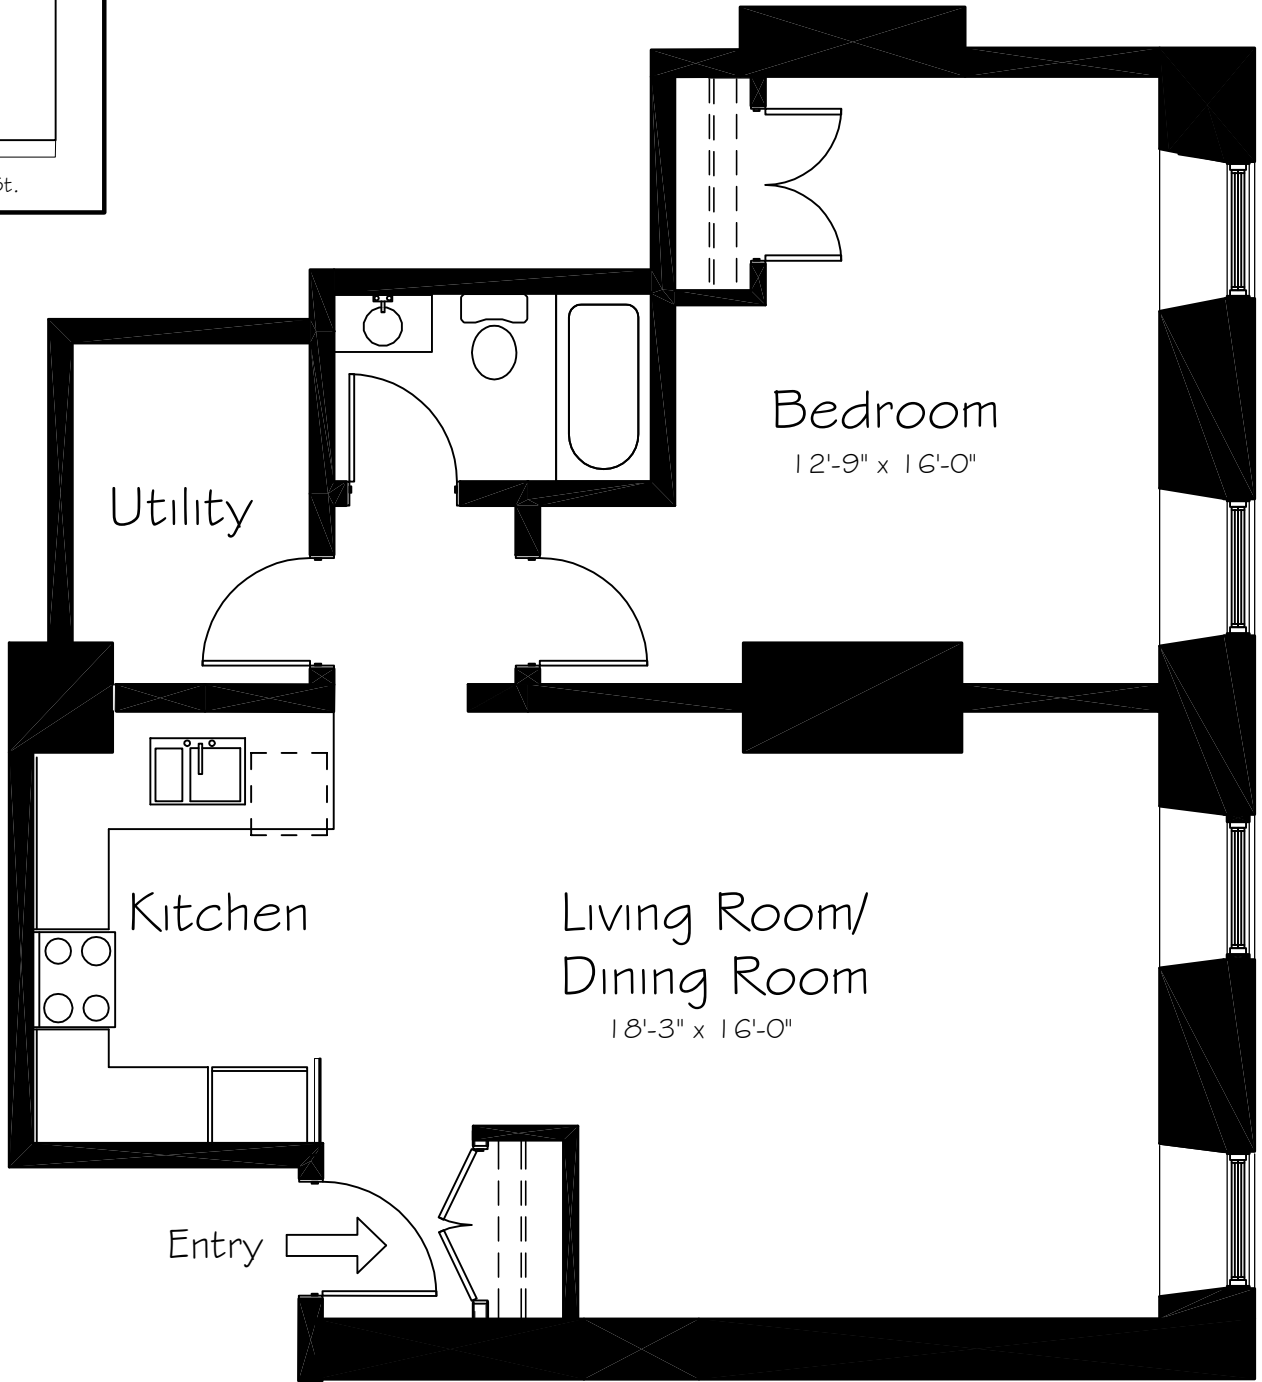

KEY PLAN

PRINCE GEORGE HOTEL - SECOND FLOOR

UNIT # 1
880 sq ft

KEY PLAN

PRINCE GEORGE HOTEL - SECOND FLOOR

UNIT #2

675 sq ft

KEY PLAN

PRINCE GEORGE HOTEL - SECOND FLOOR

UNIT #3
795 sq ft

KEY PLAN

PRINCE GEORGE HOTEL - SECOND FLOOR

UNIT #4
870 sq ft

KEY PLAN

PRINCE GEORGE HOTEL - SECOND FLOOR

UNIT #5
812 sq ft

KEY PLAN

PRINCE GEORGE HOTEL - SECOND FLOOR

UNIT #6
810 sq ft

KEY PLAN

KEY PLAN

KEY PLAN

KEY PLAN

KEY PLAN

PRINCE GEORGE HOTEL - THIRD FLOOR

UNIT # 1 1
685 sq ft

KEY PLAN

PRINCE GEORGE HOTEL - THIRD FLOOR

UNIT # 12
685 sq ft

KEY PLAN

PRINCE GEORGE HOTEL - THIRD FLOOR

UNIT # 13
837 sq ft