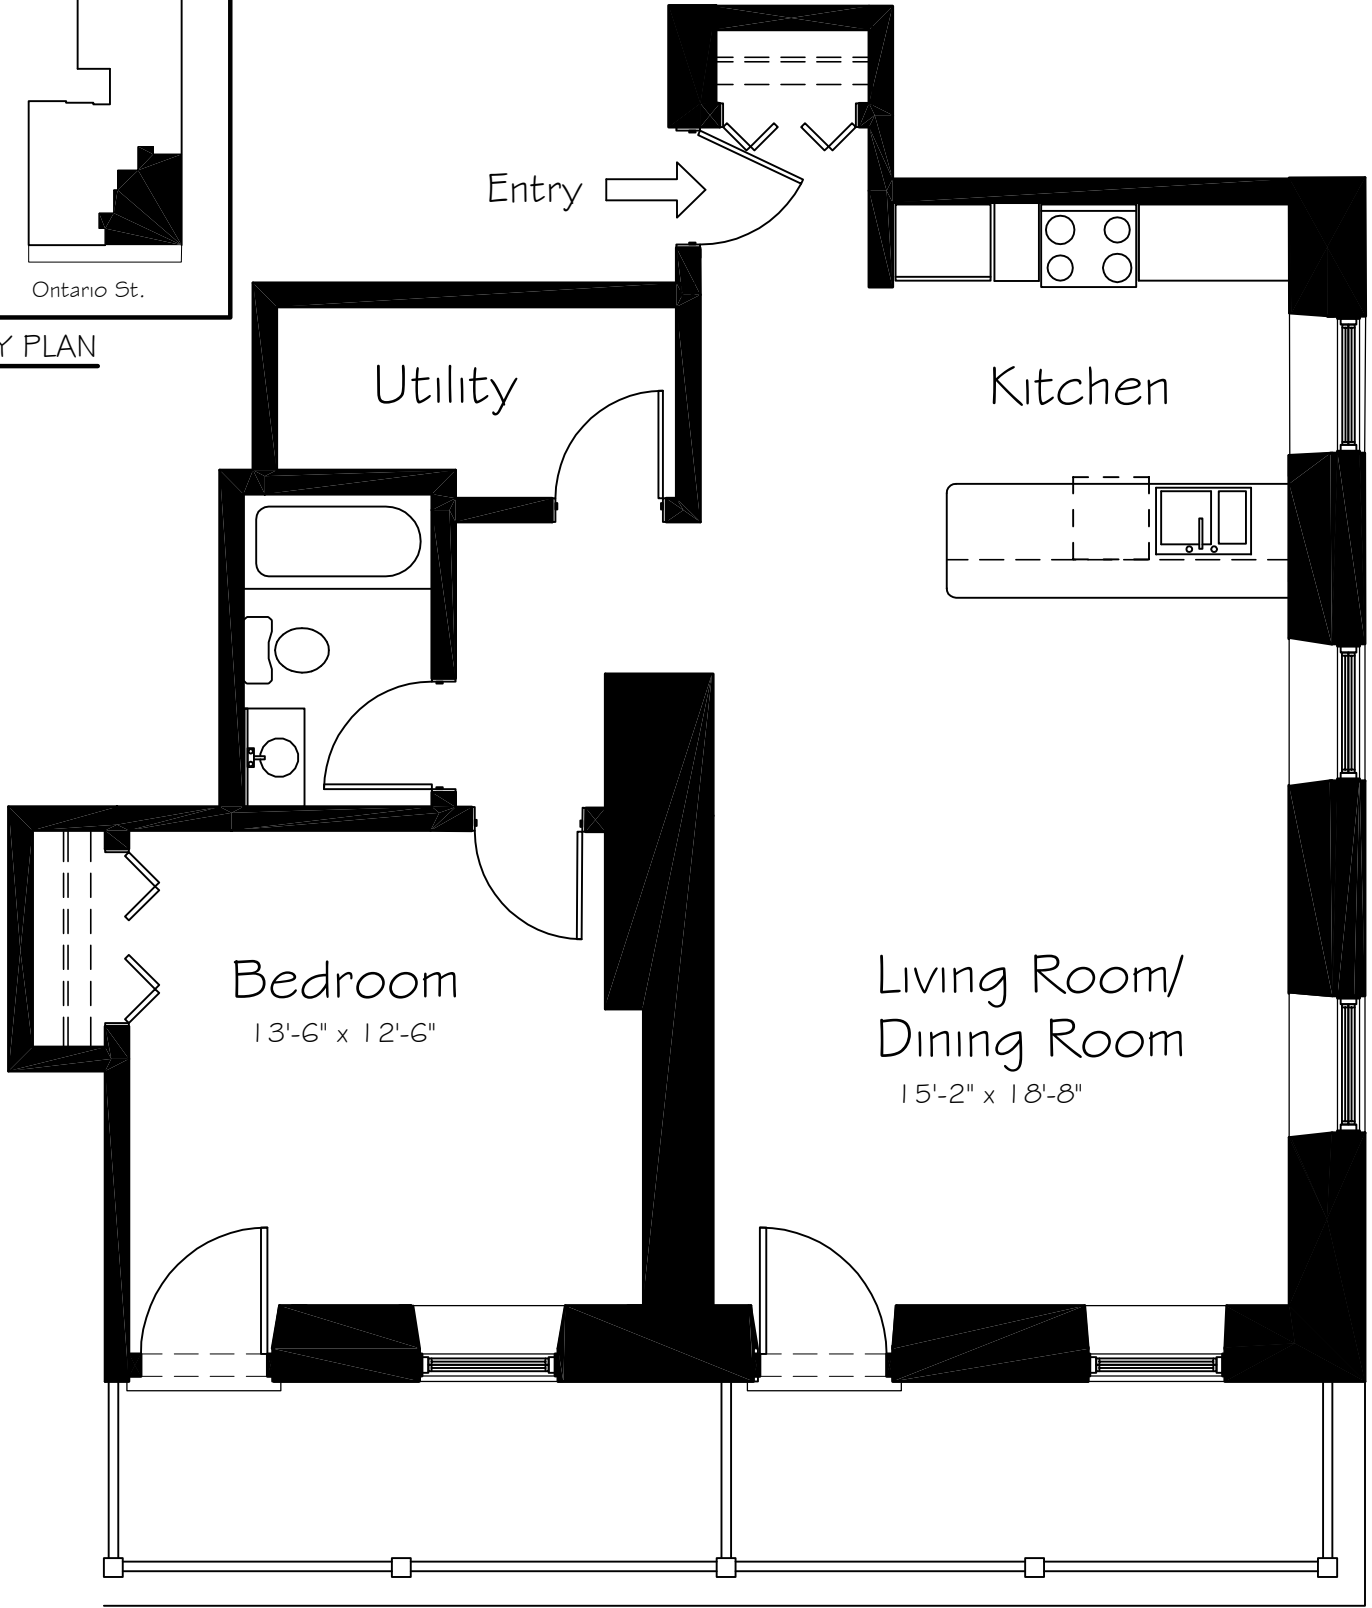

KEY PLAN

PRINCE GEORGE HOTEL - SECOND FLOOR

UNIT # 1
880 sq ft

KEY PLAN

PRINCE GEORGE HOTEL - SECOND FLOOR

UNIT #2

675 sq ft

KEY PLAN

PRINCE GEORGE HOTEL - SECOND FLOOR

UNIT #3
795 sq ft

KEY PLAN

PRINCE GEORGE HOTEL - SECOND FLOOR

UNIT #4
870 sq ft

KEY PLAN

PRINCE GEORGE HOTEL - SECOND FLOOR

UNIT #5
812 sq ft

KEY PLAN

PRINCE GEORGE HOTEL - SECOND FLOOR

UNIT #6
810 sq ft

KEY PLAN

KEY PLAN

KEY PLAN

KEY PLAN

KEY PLAN

PRINCE GEORGE HOTEL - THIRD FLOOR

UNIT # 1 1
685 sq ft

KEY PLAN

PRINCE GEORGE HOTEL - THIRD FLOOR

UNIT # 12
685 sq ft

KEY PLAN

PRINCE GEORGE HOTEL - THIRD FLOOR

UNIT # 13
837 sq ft