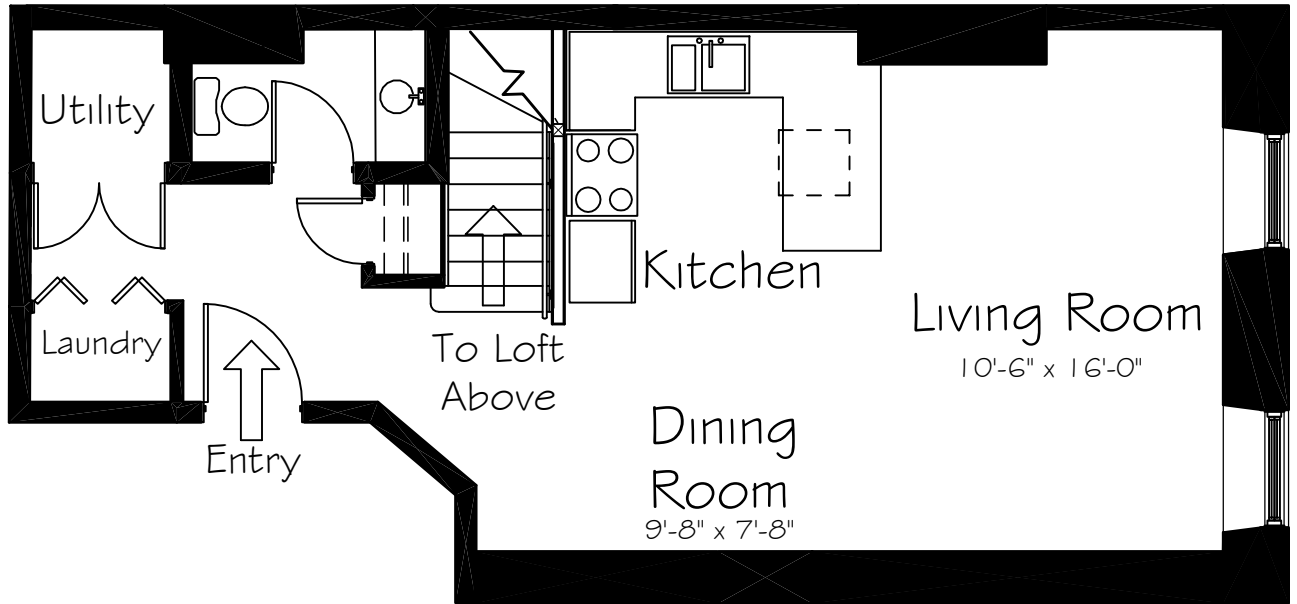

KEY PLAN

PRINCE GEORGE HOTEL - SECOND FLOOR

UNIT # 1
880 sq ft

KEY PLAN

PRINCE GEORGE HOTEL - SECOND FLOOR

UNIT #2

675 sq ft

KEY PLAN

PRINCE GEORGE HOTEL - SECOND FLOOR

UNIT #3
795 sq ft

KEY PLAN

PRINCE GEORGE HOTEL - SECOND FLOOR

UNIT #4
870 sq ft

KEY PLAN

PRINCE GEORGE HOTEL - SECOND FLOOR

UNIT #5
812 sq ft

KEY PLAN

PRINCE GEORGE HOTEL - SECOND FLOOR

UNIT #6
810 sq ft

KEY PLAN

KEY PLAN

KEY PLAN

KEY PLAN

KEY PLAN

PRINCE GEORGE HOTEL - THIRD FLOOR

UNIT # 1 1
685 sq ft

KEY PLAN

PRINCE GEORGE HOTEL - THIRD FLOOR

UNIT # 12
685 sq ft

KEY PLAN

PRINCE GEORGE HOTEL - THIRD FLOOR

UNIT # 13
837 sq ft