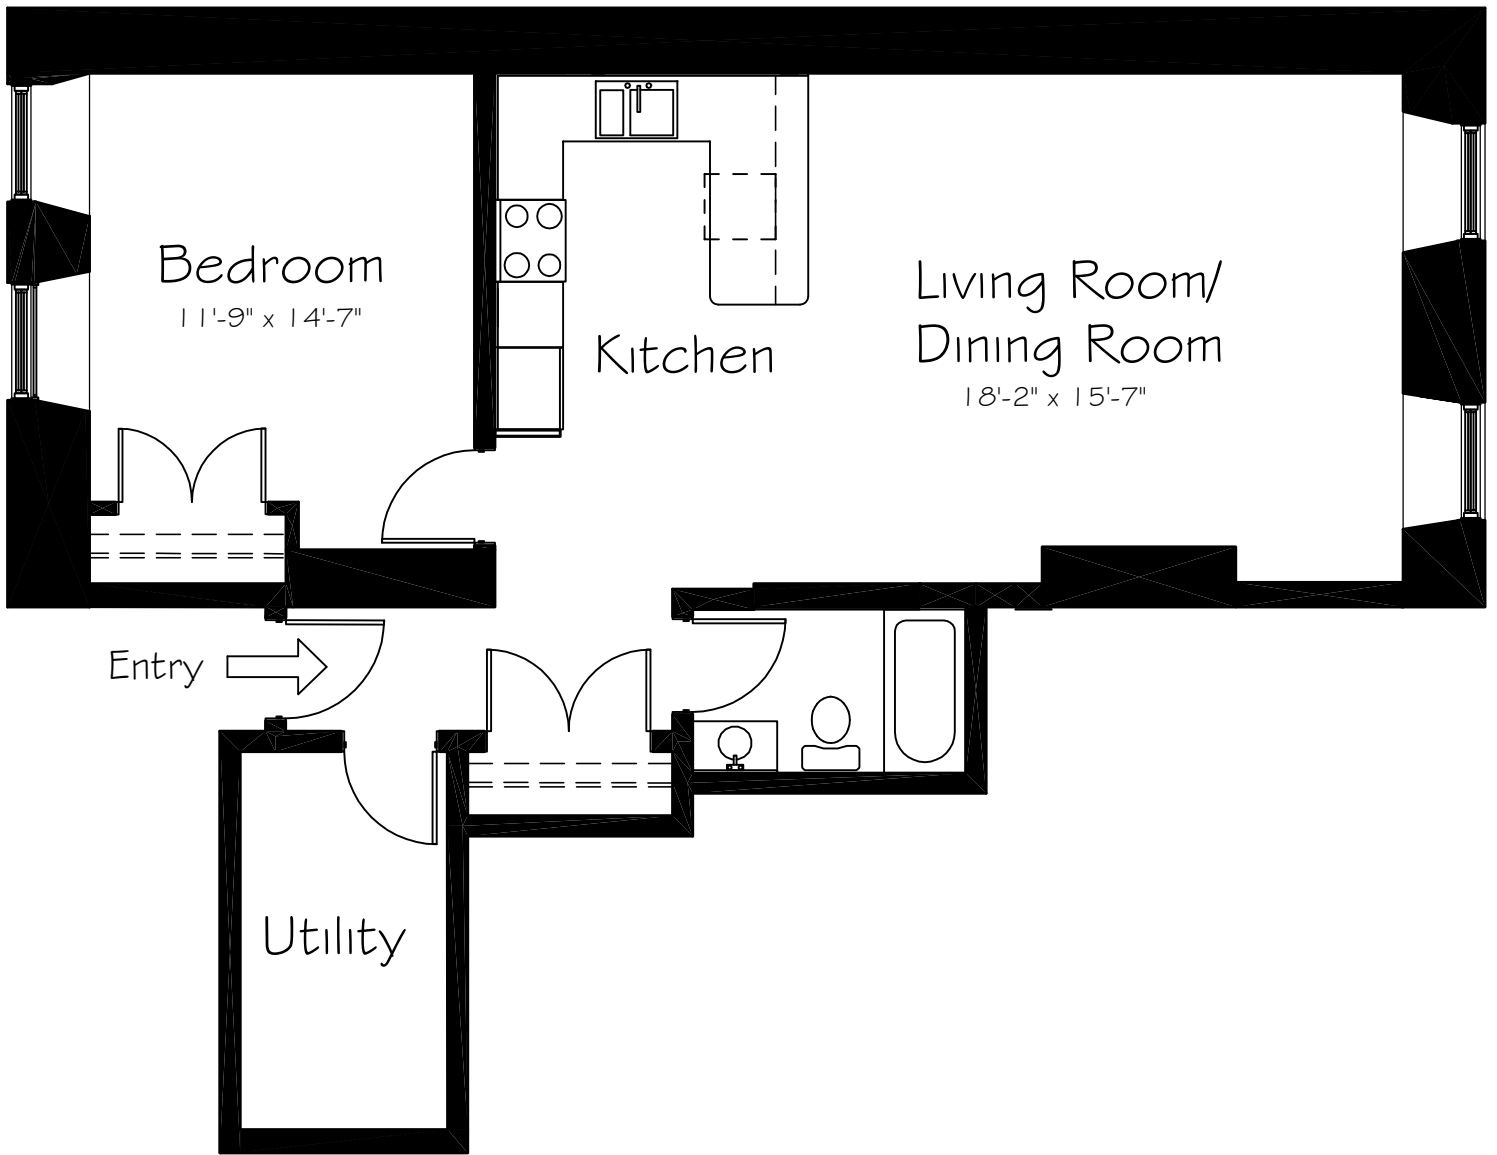

KEY PLAN

PRINCE GEORGE HOTEL - SECOND FLOOR

UNIT # 1
880 sq ft

KEY PLAN

PRINCE GEORGE HOTEL - SECOND FLOOR

UNIT #2

675 sq ft

KEY PLAN

PRINCE GEORGE HOTEL - SECOND FLOOR

UNIT #3
795 sq ft

KEY PLAN

PRINCE GEORGE HOTEL - SECOND FLOOR

UNIT #4
870 sq ft

KEY PLAN

PRINCE GEORGE HOTEL - SECOND FLOOR

UNIT #5
812 sq ft

KEY PLAN

PRINCE GEORGE HOTEL - SECOND FLOOR

UNIT #6
810 sq ft

KEY PLAN

KEY PLAN

KEY PLAN

KEY PLAN

KEY PLAN

PRINCE GEORGE HOTEL - THIRD FLOOR

UNIT # 1 1
685 sq ft

KEY PLAN

PRINCE GEORGE HOTEL - THIRD FLOOR

UNIT # 12
685 sq ft

KEY PLAN

PRINCE GEORGE HOTEL - THIRD FLOOR

UNIT # 13
837 sq ft