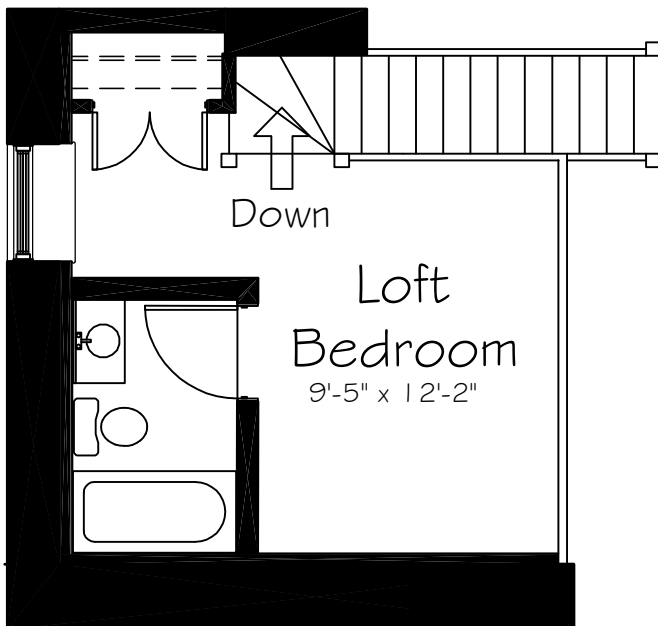

KEY PLAN

PRINCE GEORGE HOTEL - SECOND FLOOR

UNIT # 1
880 sq ft

KEY PLAN

PRINCE GEORGE HOTEL - SECOND FLOOR

UNIT #2

675 sq ft

KEY PLAN

PRINCE GEORGE HOTEL - SECOND FLOOR

UNIT #3
795 sq ft

KEY PLAN

PRINCE GEORGE HOTEL - SECOND FLOOR

UNIT #4
870 sq ft

KEY PLAN

PRINCE GEORGE HOTEL - SECOND FLOOR

UNIT #5
812 sq ft

KEY PLAN

PRINCE GEORGE HOTEL - SECOND FLOOR

UNIT #6
810 sq ft

KEY PLAN

KEY PLAN

KEY PLAN

KEY PLAN

KEY PLAN

PRINCE GEORGE HOTEL - THIRD FLOOR

UNIT # 1 1
685 sq ft

KEY PLAN

PRINCE GEORGE HOTEL - THIRD FLOOR

UNIT # 12
685 sq ft

KEY PLAN

PRINCE GEORGE HOTEL - THIRD FLOOR

UNIT # 13
837 sq ft