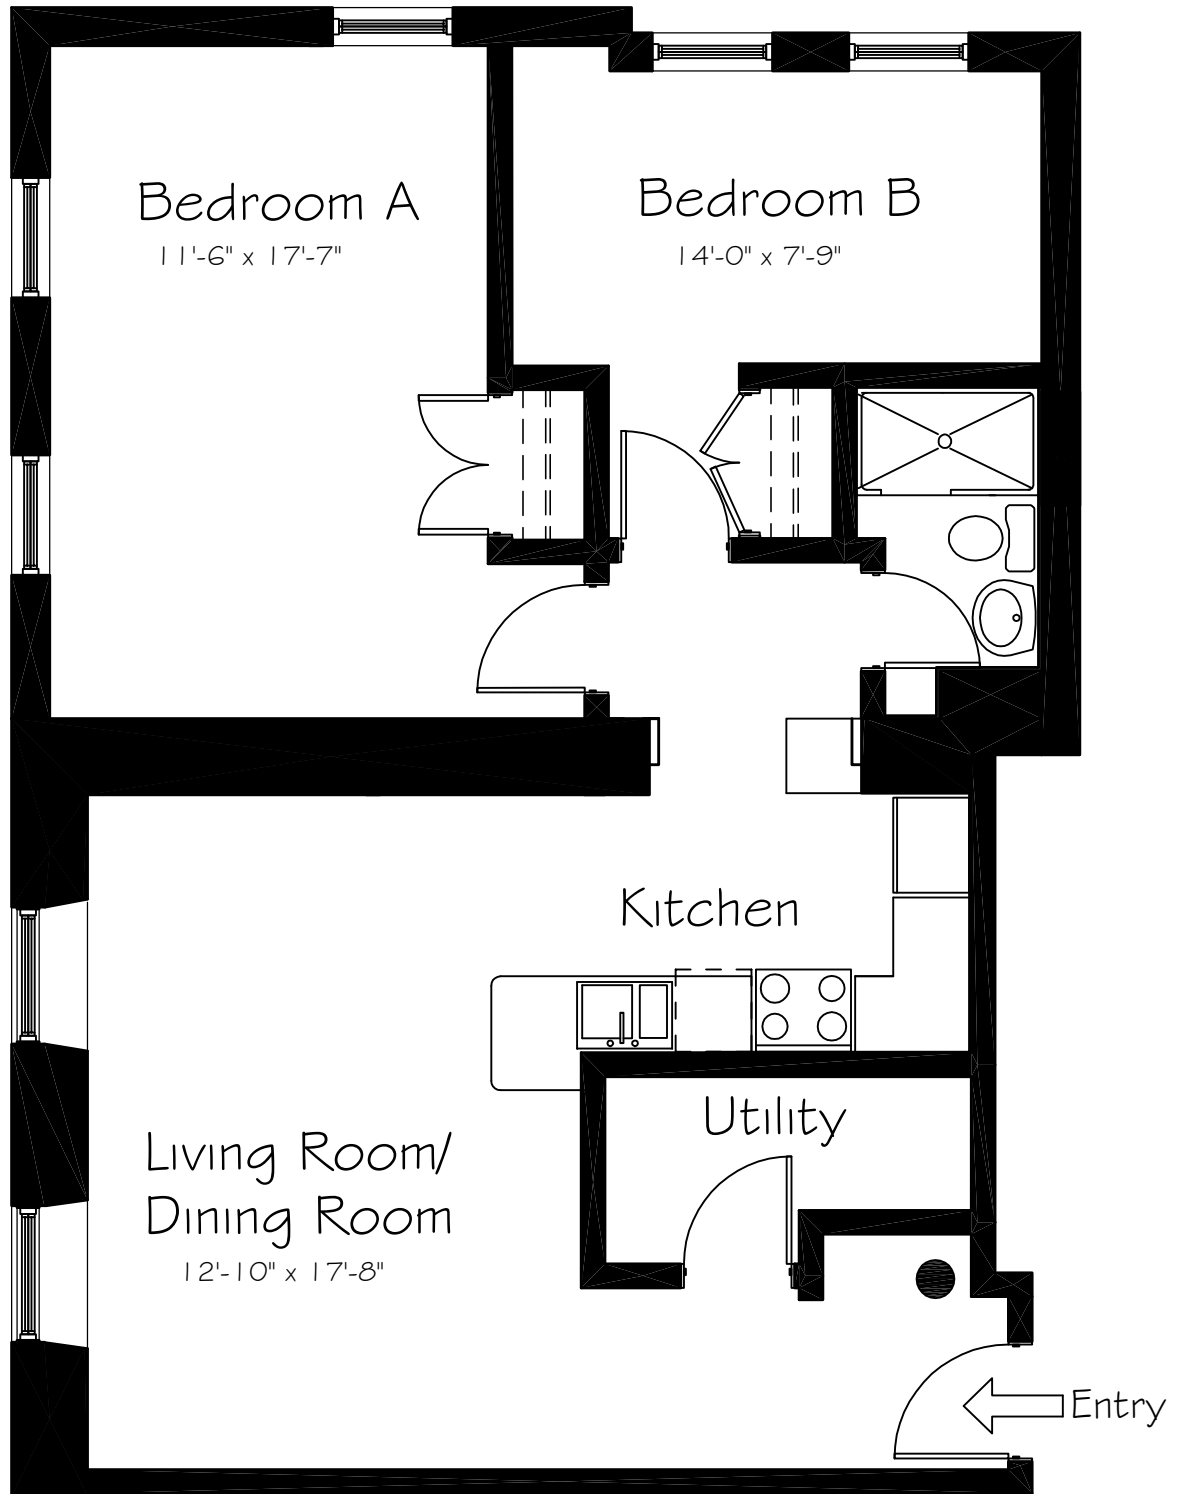

KEY PLAN

PRINCE GEORGE HOTEL - SECOND FLOOR

UNIT # 1
880 sq ft

KEY PLAN

PRINCE GEORGE HOTEL - SECOND FLOOR

UNIT #2

675 sq ft

KEY PLAN

PRINCE GEORGE HOTEL - SECOND FLOOR

UNIT #3
795 sq ft

KEY PLAN

PRINCE GEORGE HOTEL - SECOND FLOOR

UNIT #4
870 sq ft

KEY PLAN

PRINCE GEORGE HOTEL - SECOND FLOOR

UNIT #5
812 sq ft

KEY PLAN

PRINCE GEORGE HOTEL - SECOND FLOOR

UNIT #6
810 sq ft

KEY PLAN

KEY PLAN

KEY PLAN

KEY PLAN

KEY PLAN

PRINCE GEORGE HOTEL - THIRD FLOOR

UNIT # 1 1
685 sq ft

KEY PLAN

PRINCE GEORGE HOTEL - THIRD FLOOR

UNIT # 12
685 sq ft

KEY PLAN

PRINCE GEORGE HOTEL - THIRD FLOOR

UNIT # 13
837 sq ft