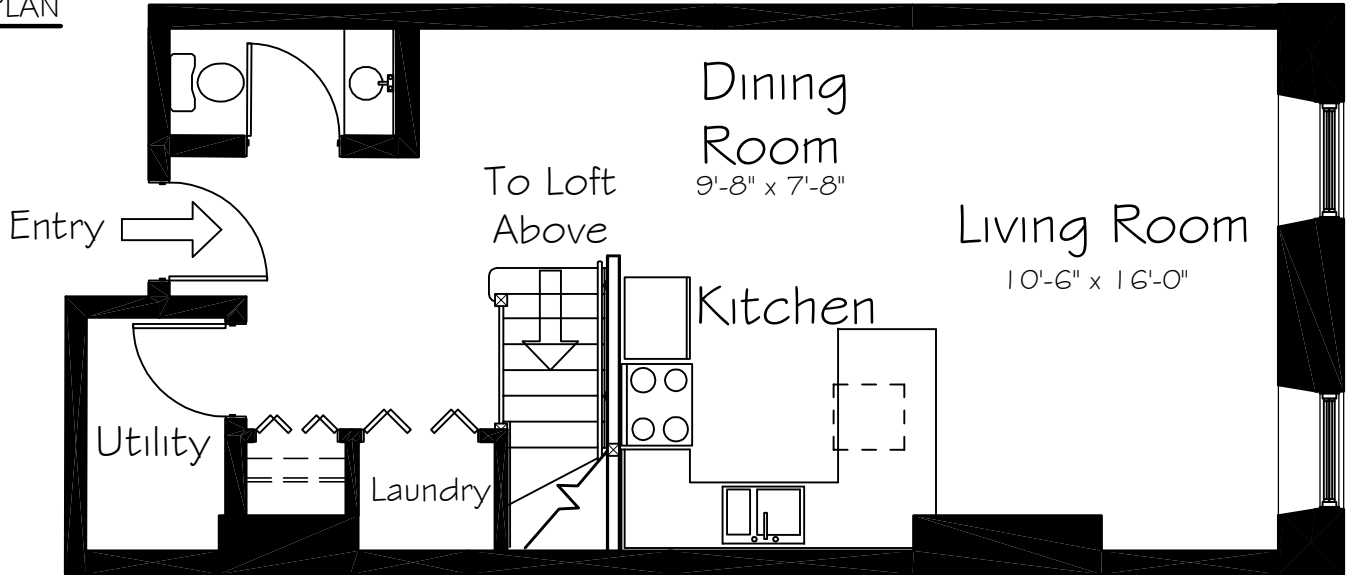

PRINCE GEORGE HOTEL - SECOND FLOOR

UNIT #3
795 sq ft

KEY PLAN

PRINCE GEORGE HOTEL - SECOND FLOOR

UNIT #4
870 sq ft

KEY PLAN

PRINCE GEORGE HOTEL - SECOND FLOOR

UNIT #5
812 sq ft

KEY PLAN

PRINCE GEORGE HOTEL - SECOND FLOOR

UNIT #6
810 sq ft

KEY PLAN

KEY PLAN

KEY PLAN

KEY PLAN

KEY PLAN

PRINCE GEORGE HOTEL - THIRD FLOOR

UNIT # 1 1
685 sq ft

KEY PLAN

PRINCE GEORGE HOTEL - THIRD FLOOR

UNIT # 12
685 sq ft

KEY PLAN

PRINCE GEORGE HOTEL - THIRD FLOOR

UNIT # 13
837 sq ft