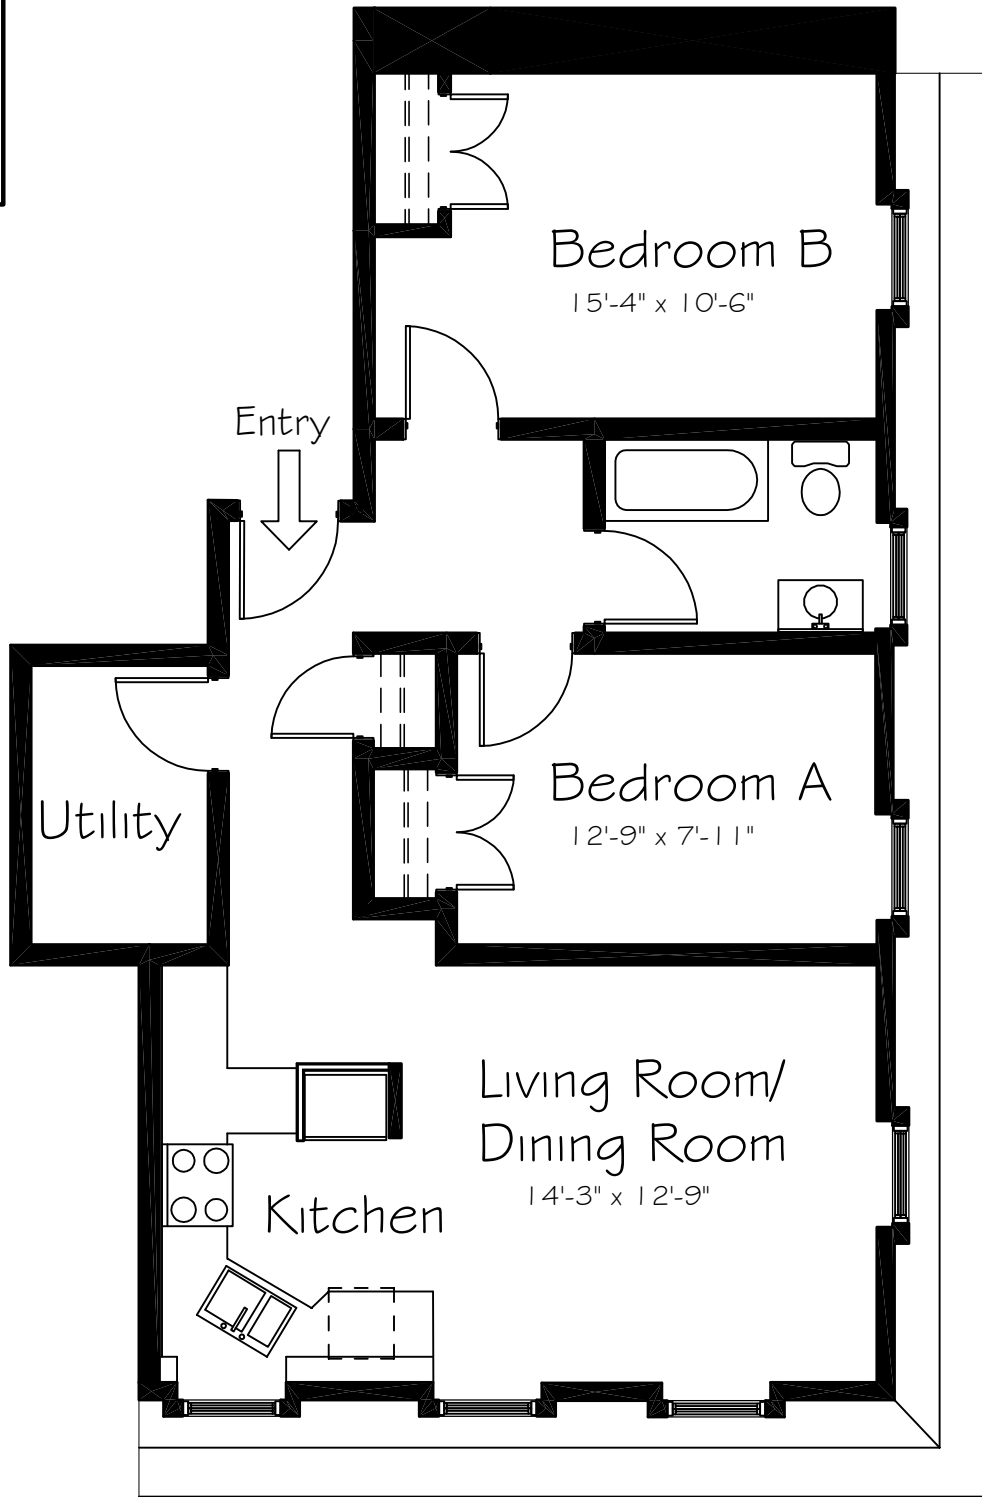

KEY PLAN

PRINCE GEORGE HOTEL - SECOND FLOOR

UNIT # 1
880 sq ft

KEY PLAN

PRINCE GEORGE HOTEL - SECOND FLOOR

UNIT #2

675 sq ft

KEY PLAN

PRINCE GEORGE HOTEL - SECOND FLOOR

UNIT #3
795 sq ft

KEY PLAN

PRINCE GEORGE HOTEL - SECOND FLOOR

UNIT #4
870 sq ft

KEY PLAN

PRINCE GEORGE HOTEL - SECOND FLOOR

UNIT #5
812 sq ft

KEY PLAN

PRINCE GEORGE HOTEL - SECOND FLOOR

UNIT #6
810 sq ft

KEY PLAN

KEY PLAN

KEY PLAN

KEY PLAN

KEY PLAN

PRINCE GEORGE HOTEL - THIRD FLOOR

UNIT # 1 1
685 sq ft

KEY PLAN

PRINCE GEORGE HOTEL - THIRD FLOOR

UNIT # 12
685 sq ft

KEY PLAN

PRINCE GEORGE HOTEL - THIRD FLOOR

UNIT # 13
837 sq ft