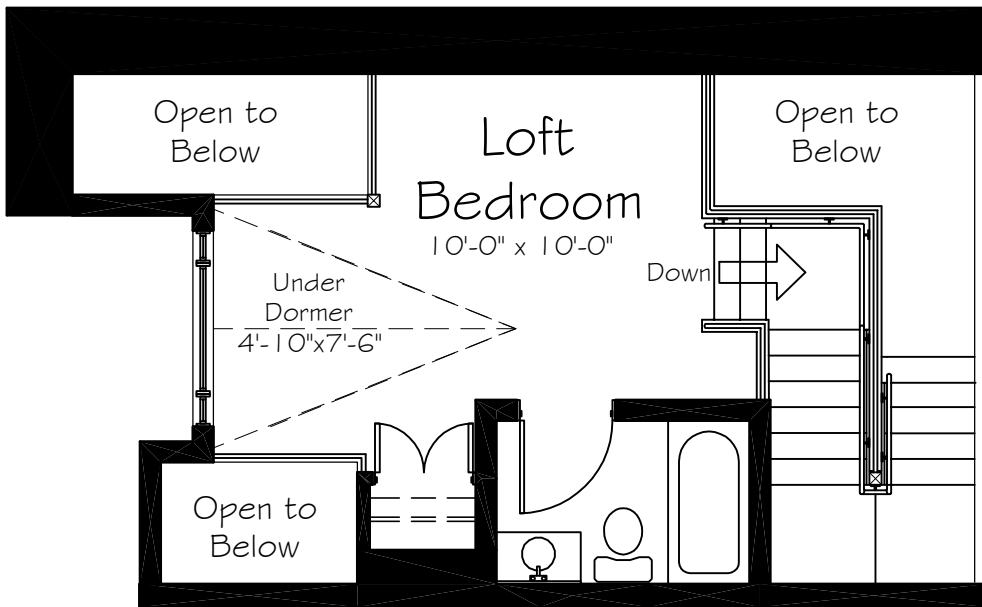

KEY PLAN

PRINCE GEORGE HOTEL - SECOND FLOOR

UNIT #6
810 sq ft

KEY PLAN

KEY PLAN

KEY PLAN

KEY PLAN

KEY PLAN

PRINCE GEORGE HOTEL - THIRD FLOOR

UNIT # 1 1
685 sq ft

KEY PLAN

PRINCE GEORGE HOTEL - THIRD FLOOR

UNIT # 12
685 sq ft

KEY PLAN

PRINCE GEORGE HOTEL - THIRD FLOOR

UNIT # 13
837 sq ft