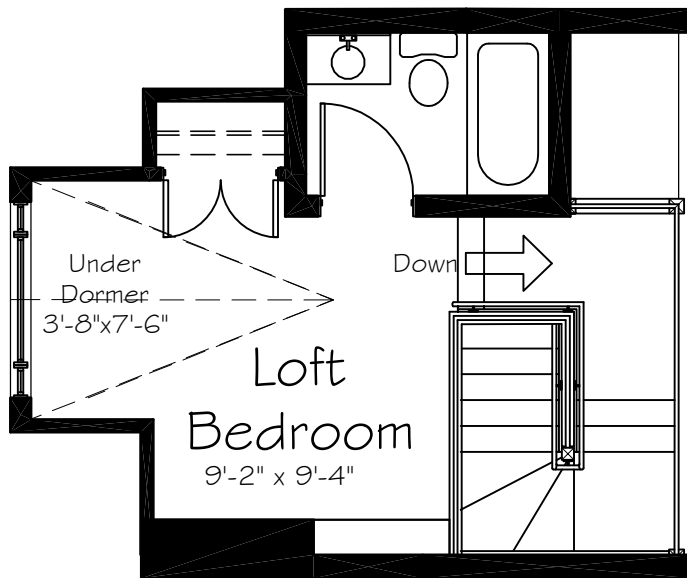

KEY PLAN

PRINCE GEORGE HOTEL - SECOND FLOOR

UNIT # 1
880 sq ft

KEY PLAN

PRINCE GEORGE HOTEL - SECOND FLOOR

UNIT #2

675 sq ft

KEY PLAN

PRINCE GEORGE HOTEL - SECOND FLOOR

UNIT #3
795 sq ft

KEY PLAN

PRINCE GEORGE HOTEL - SECOND FLOOR

UNIT #4
870 sq ft

KEY PLAN

PRINCE GEORGE HOTEL - SECOND FLOOR

UNIT #5
812 sq ft

KEY PLAN

PRINCE GEORGE HOTEL - SECOND FLOOR

UNIT #6
810 sq ft

KEY PLAN

KEY PLAN

KEY PLAN

KEY PLAN

KEY PLAN

PRINCE GEORGE HOTEL - THIRD FLOOR

UNIT # 1 1
685 sq ft

KEY PLAN

PRINCE GEORGE HOTEL - THIRD FLOOR

UNIT # 12
685 sq ft

KEY PLAN

PRINCE GEORGE HOTEL - THIRD FLOOR

UNIT # 13
837 sq ft