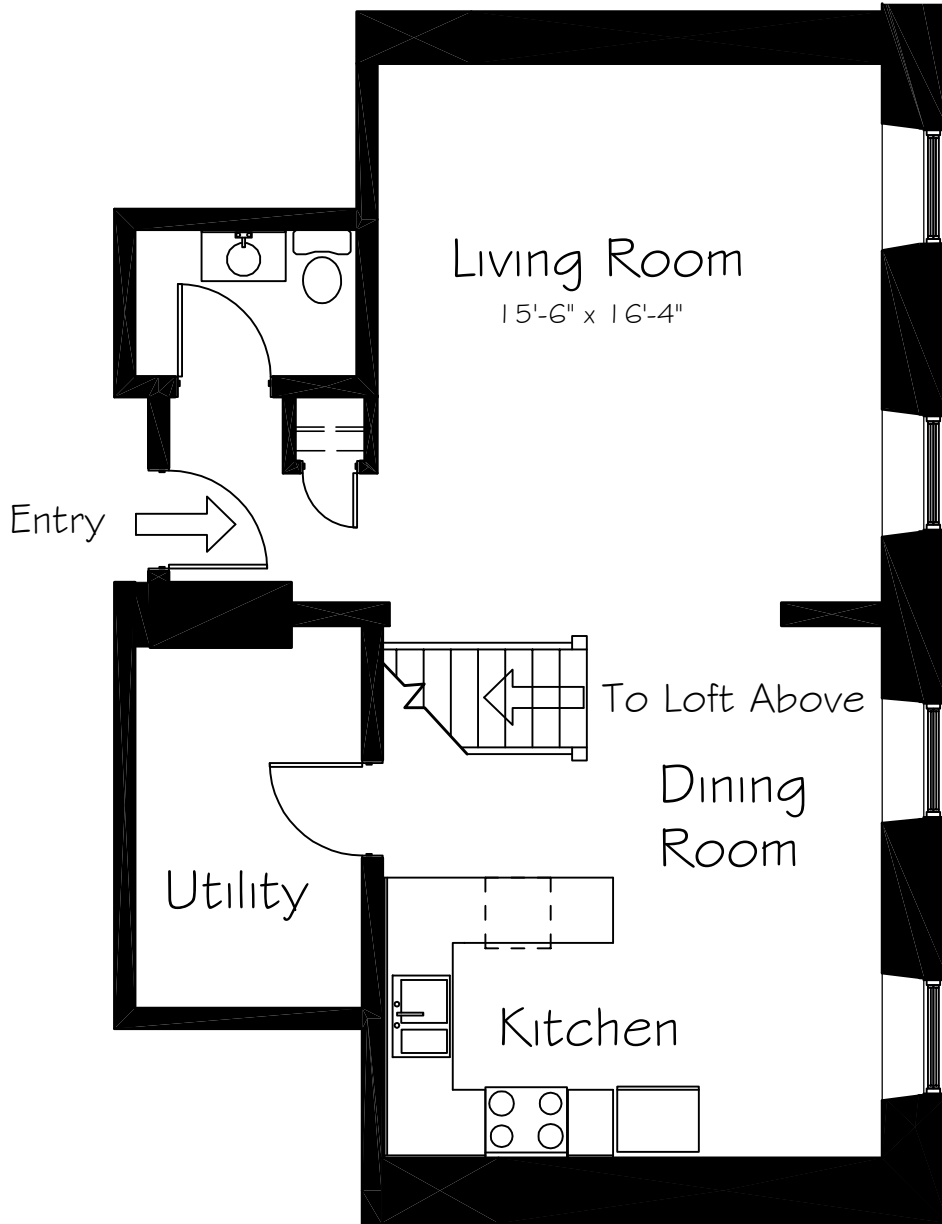

KEY PLAN

PRINCE GEORGE HOTEL - SECOND FLOOR

UNIT # 1
880 sq ft

KEY PLAN

PRINCE GEORGE HOTEL - SECOND FLOOR

UNIT #2

675 sq ft

KEY PLAN

PRINCE GEORGE HOTEL - SECOND FLOOR

UNIT #3
795 sq ft

KEY PLAN

PRINCE GEORGE HOTEL - SECOND FLOOR

UNIT #4
870 sq ft

KEY PLAN

PRINCE GEORGE HOTEL - SECOND FLOOR

UNIT #5
812 sq ft

KEY PLAN

PRINCE GEORGE HOTEL - SECOND FLOOR

UNIT #6
810 sq ft

KEY PLAN

KEY PLAN

KEY PLAN

KEY PLAN

KEY PLAN

PRINCE GEORGE HOTEL - THIRD FLOOR

UNIT # 1 1
685 sq ft

KEY PLAN

PRINCE GEORGE HOTEL - THIRD FLOOR

UNIT # 12
685 sq ft

KEY PLAN

PRINCE GEORGE HOTEL - THIRD FLOOR

UNIT # 13
837 sq ft